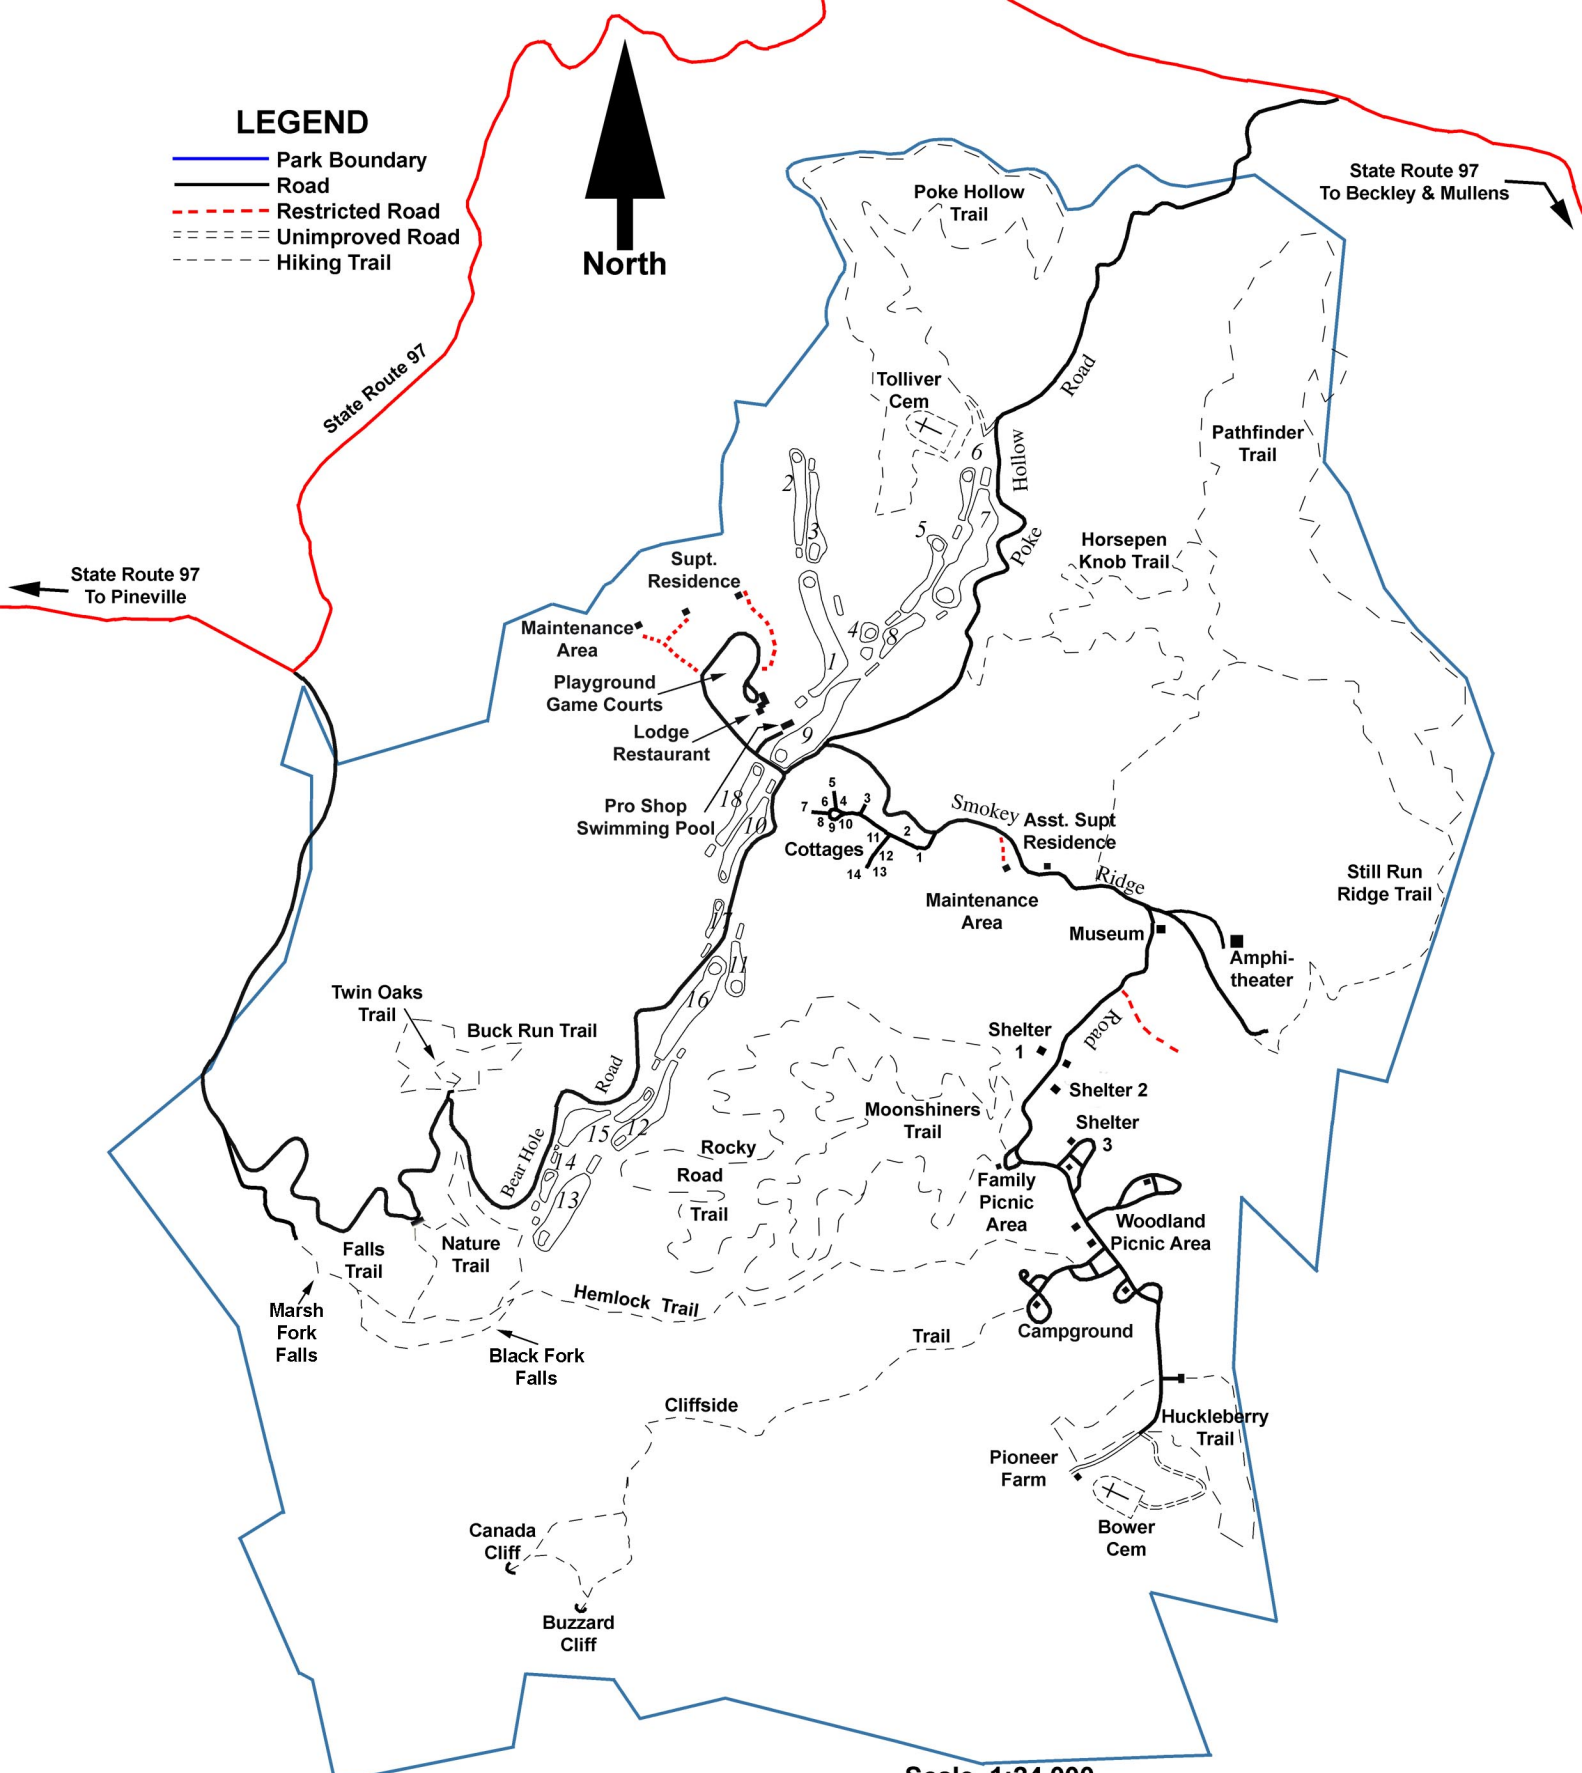

LEGEND

- Park Boundary
- Road
- - - Restricted Road
- - - Unimproved Road
- - - Hiking Trail

Scale 1:24,000

Contour Interval = 40 feet